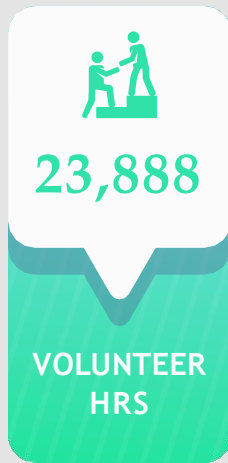

1676 Pounds

1420 Meals

PROVIDING RADICAL HOSPITALITY TO THE COMMUNITY

1.855.9.OOH.HOPE (1.855.966.4467)

Info@OrganizationOfHope.org

www.OrganizationOfHope.org

Hope on Wheels Stats

Cumulative
2018- July
2022