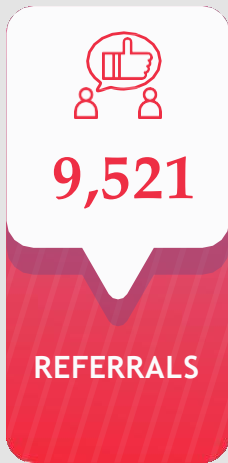

1676 Pounds

1420 Meals

PROVIDING RADICAL HOSPITALITY TO THE COMMUNITY

1.855.9.OOH.HOPE (1.855.966.4467)

Info@OrganizationOfHope.org

www.OrganizationOfHope.org

Hope on Wheels Stats

Cumulative
2018- July
2022