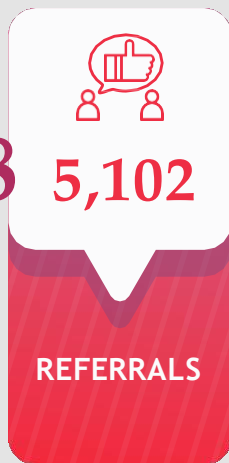

1.855.9.OOH.HOPE (1.855.966.4467)

Info@OrganizationOfHope.org

www.OrganizationOfHope.org

Hope on Wheels Stats

FY 2021
Rollup

HARM REDUCTION SERVICES

3,417

OVERDOSE TNG CLASSES